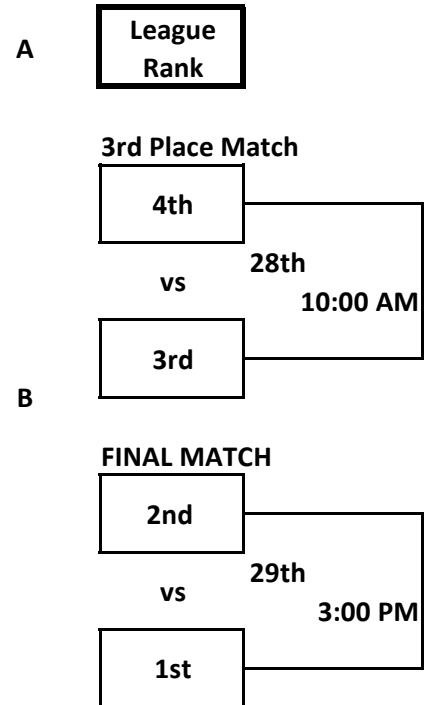

		ROUND I	ROUND II	ROUNDIII
1	St. Joseph's (arts & Science)			
2	Kristu jayanti College		26th 1:10- 2:00 PM	
3	Christ University			27th 1:50-2:40 PM
4	St. Claret		26th 2:00- 2:50 PM	
5	ISBR		26th	
6	CMS (PG)	12:20- 1:10 PM		
7	Alliance University		27th 8:20 AM	
8	ST. Joseph's (Auto)			27th 4:30-5:20 PM
9	New Horizon	(BYE)	27th 9:10 AM	
10	GIBS		26th	
11	CMS (UG)		3:40-4:30PM	
12	REVA			27th 6:10 -6:50PM
13	IIIT Bangalore		27th 12:30-1:20PM	
14	Sathyabhama Ins. Of Managemnet		27th	
15	Christ Banerghatta		10:50-11:40PM	
16	PES			27th 6:50 PM
17	Sri Siddhartha Medical College		26th 5:20-6:10PM	

POOL A	DATE	
A v/s B	28th	
	9:10 AM	
C v/s D	28th	
	10:00 AM	
B v/s C	28th	
	1:00 PM	
A v/s D	28th	
	2:00 PM	
A v/s C	28th	
	5:10 PM	
B v/s D	28th	
	6:10 PM	